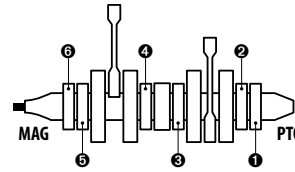

Yamaha Crankshaft Bearings

1 Cylinder Fan Cooled

Model	Year	PTO.		Center		MAG	
		(1) Part #	(2) Part #	(3) Part #	(4) Part #	(5) Part #	(6) Part #
250cc F/C		6306PC4				6206C4	
250a F/C Bravo		6306N9C4				6305H/INDYC4	

2 Cylinder Fan Cooled

Model	Year	PTO.		Center		MAG	
		(1) Part #	(2) Part #	(3) Part #	(4) Part #	(5) Part #	(6) Part #
(ET) 300 F/C - 340cc		6306N9C4		83548D9		83464C	
(1GU) 400cc F/C-410cc F/C		OEM		83548D9		83464C	
(8K4)SS440F/C		DG3278JS0JS0	DG3278JS0JS0	83548D9		83548D9	
(8V0) 485cc F/C	84-98	83A779	83A779	DG3268B		DG3268B	
(8DU) 500 F/C	99-02	83A779	83A779	DG3268B		DG3268B	
(8H8) 535 F/C - 540cc F/C VK		DG3278JS0JS0	DG3278JS0JS0	83548D9		83548D9	