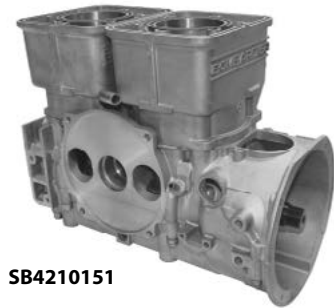

Model	Year	Cylinder #	Cyl. Lainer	Part #	Price (C)
467 L/C	1985-1995	420823699	Cast	SB4210019	$1,549.99
500 L/C T-CRANK	1996-2000	420923617	Cast	SB4210151	$1,549.99
532-536-537-582 L/C	1985-1999	Bored	Cast	SB4210021	$1,449.99
600 L/C	1999	420613628	Cast	SB4210553	$1,799.99
600 L/C	2000-2002	420613628	Cast	SB4210563	$1,799.99
600 L/C	2003-2006	420613710	Nikatech	SB4210609	$2,109.99
600 L/C	2003-2006	420613712	Nikatech	SB42106091	$2,109.99
600 L/C	2003-2006	420613714	Nikatech	SB4210611	$2,009.99
500SS / 600 cc L/C	2003-2006	420613712	Nikatech	SB4210611	$2,009.99
600 L/C	2003-2006	420613714	Nikatech	SB42106092	$2,109.99
500SS / 600 cc L/C	2003-2007	420613628	Cast	SB4210611	$2,009.99
500SS / 600 cc L/C	2008-2015	420613628	Cast	SB42106111	$2,009.99
600 L/C SDI	2004-2007	420613942	Nikatech	SB4210622	$2,009.99
600 L/C ETEC	2009-2017	420623262	Nikatech	SB42106221	$1,999.95
600 SDI	2008	420613942	Nikatech	SB42106222	$1,909.99
617-643 L/C	1991-1992	420913077	Cast	SB4210023	$1,449.99
670 L/C	1993-1994	420913527	Cast	SB4210025	$1,489.99
670 L/C STRAIGHT SKIRT	1995-1999	420923198	Cast	SB4210046	$1,649.99
670 L/C HO OVAL SKIRT	1998-1999	420923700	Cast	SB4210312	$1,749.99
700 L/C	1999	420923690	Nikatech	SB4210570	$2,049.99
700 L/C	2000	420923691	Nikatech	SB4210569	$2,109.99
700 L/C	2000	420923692	Nikatech	SB42105691	$1,999.99
700 L/C	2001-2002	420923693	Nikatech	SB4210574	$2,109.99
700 L/C	2001-2002	420923695	Nikatech	SB42105741	$2,109.99
800 L/C	2001-2002	420923811	Nikatech	SB4210573	$2,109.99
800 L/C	2001-2002	420923815	Nikatech	SB42105731	$2,109.99
800 L/C	2003-2006	420613852	Nikatech	SB4210607	$2,109.99
800 L/C	2003-2004	420923813	Nikatech	SB4210606	$2,109.99
800 L/C	2003	420923817	Nikatech	SB4210608	$2,109.99
800R L/C	2007	420413041	Nikatech	SB4210665	$2,209.99
800R L/C	2007-2008	420413041	Nikatech	SB42106651	$2,349.99
800 PTEK	2009-2014	420413041	Nikatech	SB4210668	$2,349.99
800 PTEK Carb	2009-2014		Nikatech	SB42106681	$2,249.99
800 ETEC	2011-2017		Nikatech	SB42106682	$2,439.99
1000 L/C	2005	420613740	Nikatech	SB4210634	$2,349.99
1000 L/C	2006-2007	420613744	Nikatech	SB42106341	$2,349.99
1000 L/C	2006-2007	420613746	Nikatech	SB42106342	$2,349.99